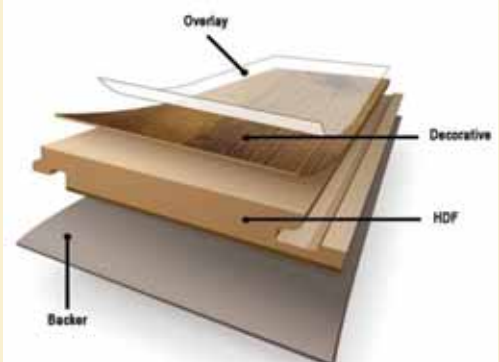

Discover SPACE AND STYLE'S laminate range, a multiplicity of surfaces, floorboard formats and finishes, as they can only be offered to you by one of the world's leading laminate flooring manufacturers. Welcome to our laminate world defined by lively wood finishes which can also be installed in commercially used rooms.

Experience state-of-the-art laminate flooring, surfaces and formats which are of the highest quality appearance and workmanship.