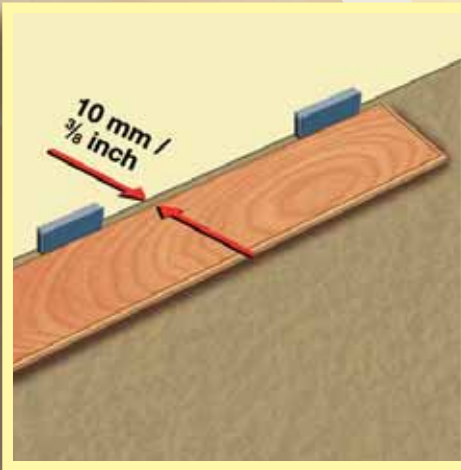

How to install...

SPACE AND STYLE'S Laminate World lives up to its name. In this collection, you will find high-quality finishes with adequate flooring thickness.

The real sensation however is the success of the adhesive-free installation system, which is integrated in all laminate flooring. This virtually revolutionizes the installation process.

Floors in this range have a finely textured structure and are recommended for private residential use.

Unique features of the Laminates:

- Attractive and decorative – providing choices of exotic wood finishing
- Easy to install – They are modified to a DIY convenience
- Glue-free system – The tongue and groove click together perfectly without visible joint
- Moisture resistance – Profiled in tropical hardwood HDF as the coreboard with anti-moisture protection significantly improves the moisture resistance
- Re-usable – The precise profile enables easy installation and dismantle without damaging the tongue & groove. The laminates are made of material durable enough to be reused.

Surely the world's quickest and easiest laminate installation system!