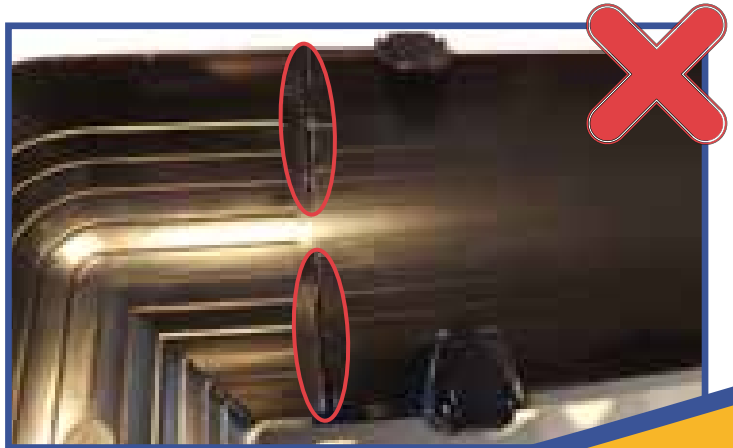

GutterFlow Installation

REMEMBER

ALWAYS leave a gap between the gutter and the stop ridge

Fundi Maalum

GutterFlow Storage

Lay gutters on a smooth, flat surface

DO NOT store in direct sunlight

DO NOT stack gutters above 1.25m

Store in a well-ventilated, cool space whilst wrapped. Direct sunlight or hot unventilated places can cause the temperature of materials to rise in extreme conditions can result in distortion.