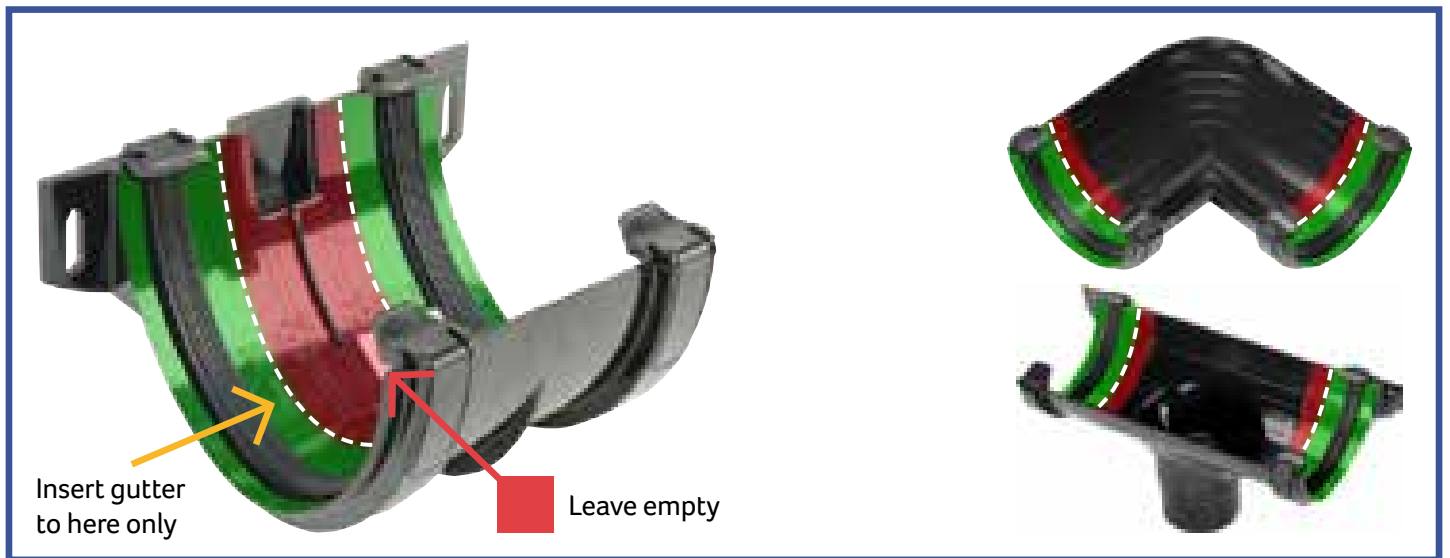

GutterFlow Installation

REMEMBER

ALWAYS leave a gap between the gutter and the stop ridge

Fundi Maalum

GutterFlow Storage

Lay gutters on a smooth, flat surface

DO NOT store in direct sunlight

DO NOT stack gutters above 1.25m

Store in a well-ventilated, cool space whilst wrapped. Direct sunlight or hot unventilated places can cause the temperature of materials to rise in extreme conditions can result in distortion.